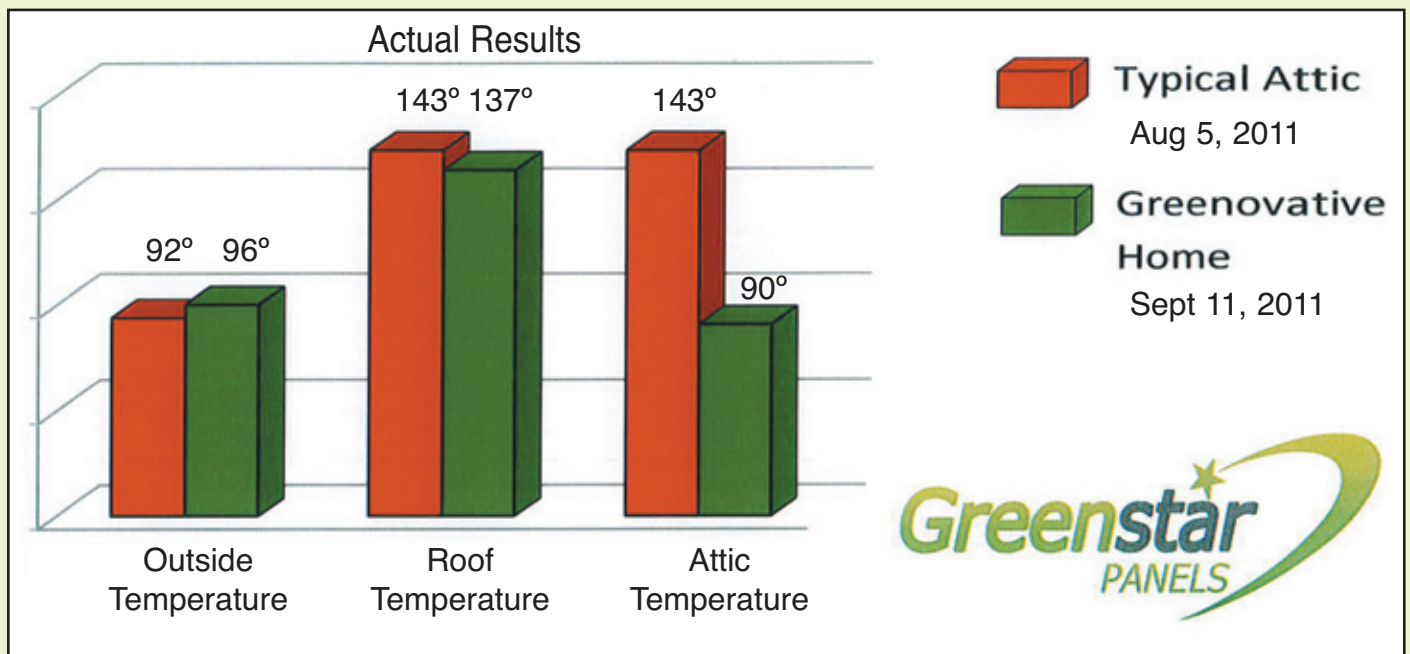

863-559-3781

www.MyGreenovativeHome.com

Come See For Yourself Why a **Greenovative Home** Doesn't Cost More,
But Saves You Much More!

Visit our home during the 2011 Fall Parade of Homes™

October 29 & 30 - November 5 & 6

11am-6pm Weekends

Weekdays by Appointment with the Builder!

Directions: US 98 South to Bartow. Turn right by the Dairy Queen onto Lyle Parkway, go to the end of Lyle Parkway (1 1/2 miles) and make a right onto E.F. Griffin Road (Blinking Light); travel 2 blocks to the Magnolia Walk subdivision on the right. Turn in and the house is immediately in front of you. The home sits on the inside corner lot on the left hand side of the road.

#CBC039035