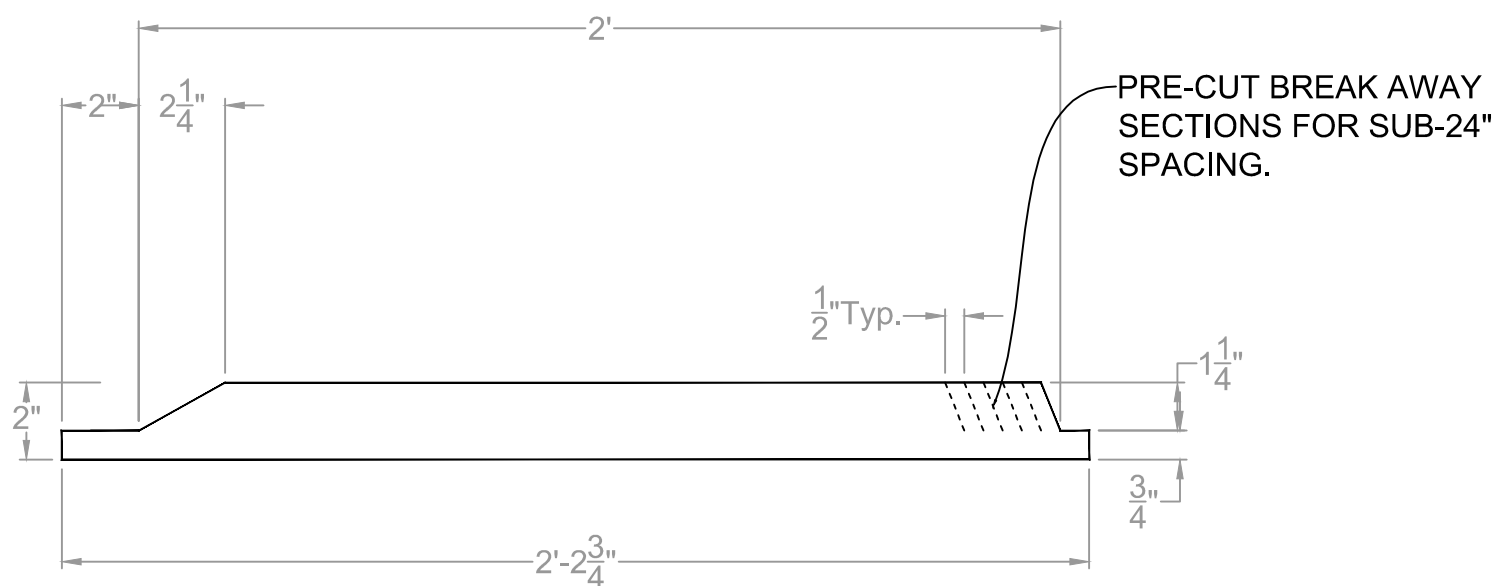

**ORTHOGRAPHIC VIEW**

**TOP VIEW**

SCALE: 1:8

**END VIEW**

SCALE: 1:5

**FITMENT**

SCALE: 1:8

**HYPER-INSULATION**  
3306 Waterfield Rd  
Lakeland, Florida 33803  
863-559-3781  
paul@greenstarpanels.com