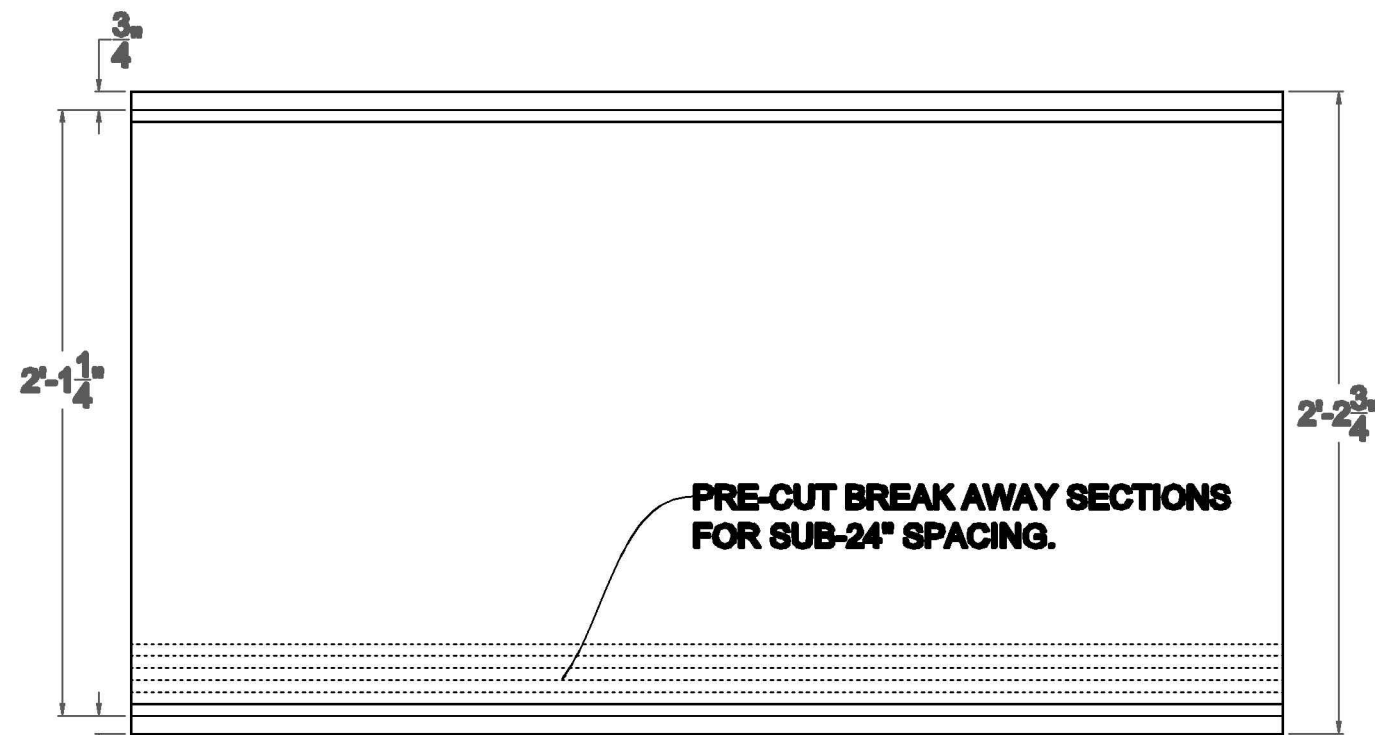

**ORTHOGRAPHIC VIEW**

**TOP VIEW**

SCALE: 1:8

**END VIEW**

SCALE: 1:5

**FITMENT**

SCALE: 1:8

**HYPER-INSULATION**  
3306 Waterfield Rd  
Lakeland, Florida 33803  
863-559-3781  
paul@greenstarpanels.com